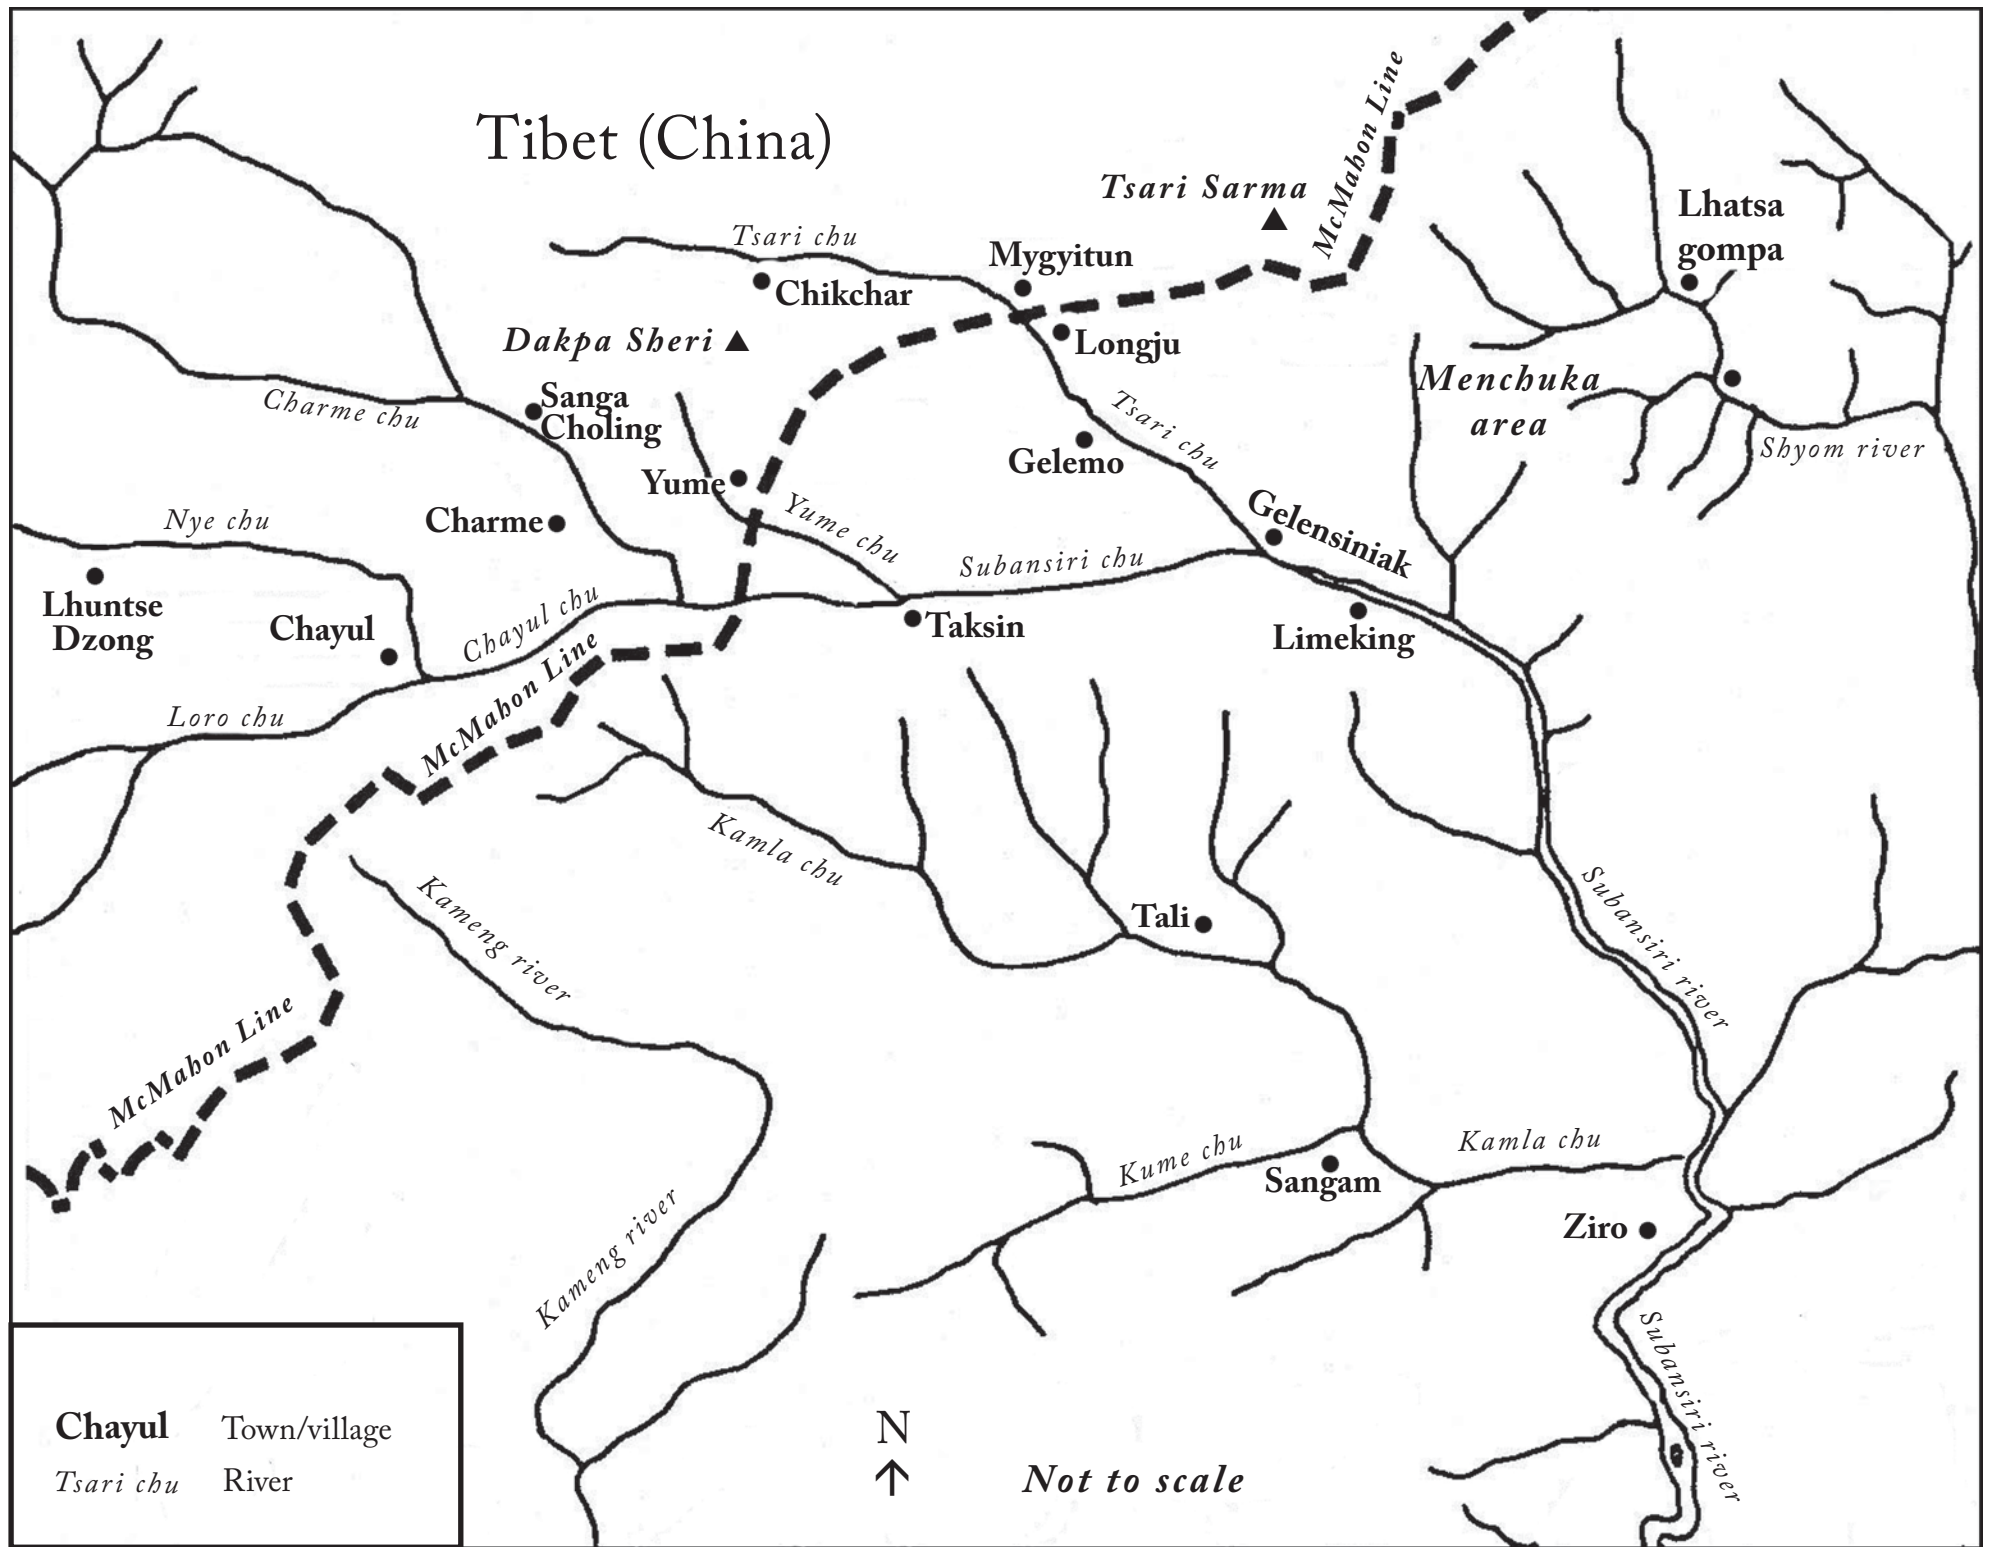

Tibet (China)

Lhatsa gompa

Tsari Sarma

Mygyitun

Tsari chu

Chikchar

Dakpa Sheri

Longju

Charme chu

Sanga Choling

Gelemo

Menchuka area

Shyom river

Yume

Tsari chu

Gelensiniak

Loro chu

Chayul chu

Kamla chu

Tali

Subansiri river

McMahon Line

Kameng river

Kume chu

Sangam

Kamla chu

Ziro

Subansiri river

Chayul Town/village
Tsari chu River

N
↑

Not to scale